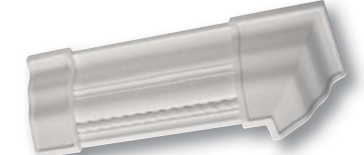

Inside Corner

Outside Corner

Connector

## Contoured Corners and Connectors for each profile!

**Governor's Palace Cove**  
Item # 16360

21361 - Inside (not shown)  
21362 - Outside  
21363 - Connector

**Athenian Leaves Crown**  
Item # 23145

22451 - Inside (not shown)  
22452 - Outside  
22453 - Connector

**Corinthian Crown**  
Item # 23155

22551 - Inside (not shown)  
22552 - Outside  
22553 - Connector

**Concord Dentil Crown**  
Item # 23600

22501 - Inside (not shown)  
22502 - Outside  
22503 - Connector

**Rope Crown**  
Item # 23620

22521 - Inside (not shown)  
22522 - Outside  
22523 - Connector

**Georgian Crown**  
Item # 11040

21401 - Inside (not shown)  
21402 - Outside  
21403 - Connector

**St. James Crown**  
Item # 11170