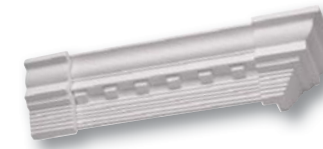

**Rope Crown**  
Item # 23620

22521 - Inside (not shown)  
22522 - Outside  
22523 - Connector

**Georgian Crown**  
Item # 11040

21401 - Inside (not shown)  
21402 - Outside  
21403 - Connector

**St. James Crown**  
Item # 11170

21701 - Inside (not shown)  
21702 - Outside  
21703 - Connector

**Zoller Cove**  
Item # 11280

21801 - Inside  
21802 - Outside (not shown)  
21803 - Connector

**Acropolis Crown**  
Item #23125

22251 - Inside (not shown)  
22252 - Outside  
22253 - Connector

**Concord Dentil Crown**  
Item #23130

22301 - Inside (not shown)  
22302 - Outside  
22303 - Connector

**Classic Egg & Dart Crown**  
Item #23135

22351 - Inside (not shown)  
22352 - Outside  
22353 - Connector