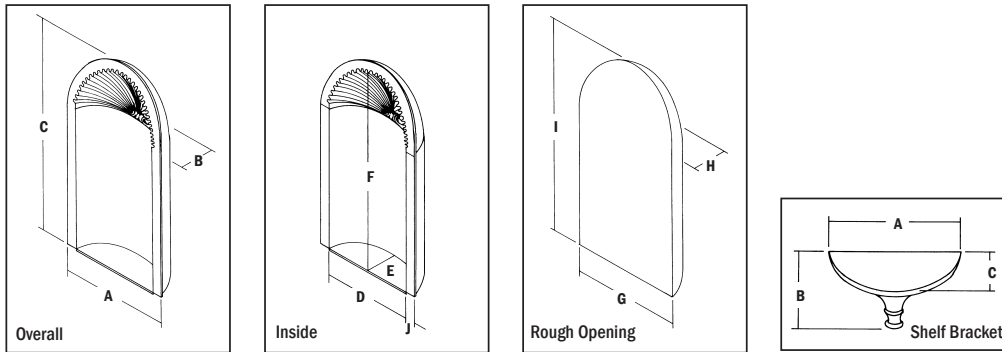

NICHE "B" INSTALLATION (2 OF 2)

Niche Unit Sets		91240 Chatham	91630 Waverly	91770 Waverly	91790 Wesley	91410 Bellemade	91590 Sonoma	91840 Sonoma	91520 Monterey	
Niche Unit	Overall	Width A	29-3/4"	22-3/4"	16-3/4"	16-3/4"	15-5/8"	16-7/8"	29-3/4"	16-7/8"
		Depth B	10"	7-5/8"	4"	4"	6-3/4"	5"	8-1/4"	5"
		Height C	57-1/8"	43-3/8"	36-1/2"	36-1/2"	29-5/8"	36"	56-3/4"	36"
	Inside	Width D	24"	17-3/4"	12-3/4"	12-3/4"	10-1/2"	13"	25-1/4"	13"
		Depth E	7-3/4"	6-5/16"	3-1/2"	3-1/2"	5"	3-1/2"	7-5/8"	3-1/2"
		Height F	53-5/8"	39-13/16"	34-1/4"	34-1/4"	25-13/16"	33-5/16"	53-3/4"	33-5/16"
	Rough Opening	Width G	28"	21-3/8"	14-1/2"	14-1/2"	12-1/2"	14-1/2"	28"	14-1/2"
		Depth H	9-1/4"	7-1/4"	4"	4"	6"	4"	9-1/4"	4"
		Height I	56"	42-1/2"	35-1/2"	35-1/2"	28-1/4"	35"	56"	35"
Integral Casing/Pilaster	Width J	2"	2-3/8"	1-7/8"	1-7/8"	2-5/16"	1-3/4"	2"	1-3/4"	
	Proj K	7/8"	9/16"	5/8"	5/8"	13/16"	1"	1-1/4"	1"	
Shelf Bracket	Overall	Width A	3-15/16"	25-9/16"	18-1/4"	17-1/4"	16-5/8"	17-1/4"	3-15/16"	3-15/16"
		Height B	3-1/8"	8-7/8"	6-1/4"	3-1/8"	6"	3-1/8"	3-1/8"	3-1/8"
		Proj C	3-1/8"	7-1/2"	5-1/4"	3-1/8"	6-1/8"	3-1/8"	3-1/8"	3-1/8"